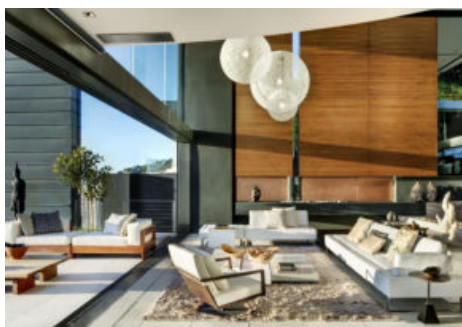

BESPOKE VILLA

VILLA CLIFTON VISTA

Atlantic Seaboard, Clifton

Undisrupted sea views, vast mountain scape backdrops and stunning sunset skies, combine to make this a truly dynamic open space, perfect for both extravagant functions and intimate family reunions alike. Cater for your guests in style with state of the art kitchen complete with sleek black marble finishings.

⑤ BATHROOMS - EN-SUITE BATHROOMS WITH DUAL BASINS AND HEATED TOWEL RAILS

CHECK IN: AFTER 2:00PM | **CHECK OUT:** BEFORE 10:00AM

HOME THEATER | WINE CELLAR | DINING AREA FOR 12 PEOPLE | SMART APPLE TV | WET BAR | FULLY EQUIPPED GYM | ELEVATOR ACCESS TO ALL FLOORS | CHEF'S KITCHEN | INDOOR FIREPLACE | APPLE TV & SOUND SYSTEM | UNLIMITED WIFI | AIR CONDITIONING IN BEDROOMS | GARAGE PARKING | PARKING | HEATING | SECURITY SYSTEM | TERRACE | ZEN-LIKE GARDEN WITH A TRICKLING WATERFALL | INFINITY EDGE POOL WITH 360 VIEWS | BBQ GRILL | SUN LOUNGERS | TERRACE | PARKING | GARAGE | VIEWS OF THE SEA
 HOUSEKEEPING DAILY HOUSEKEEPING

SUITABLE FOR CHILDREN

RATES INCLUDE DAILY HOUSEKEEPING | CHEF SERVICES | 1 X RETURN AIRPORT TRANSFER (MAX CAPACITY 12 PAX) | WELCOME CANAPES | WELCOME DRINKS | UNLIMITED WIFI

AMENITIES: STATE OF THE ART ALARM SYSTEM WITH CCTV SURVEILLANCE | ELECTRIC FENCING AND ARMED RESPONSE TEAM | FULLY AUTOMATED CURTAINS AND LIGHTING SYSTEMS | AIR CONDITIONING AND HEATING THROUGHOUT | HEATED TOWEL RACKS IN THE BATHROOMS | AUTOMATED SPRINKLER SYSTEM | FULL FACILITY STAFF DWELLING | ELEVATOR