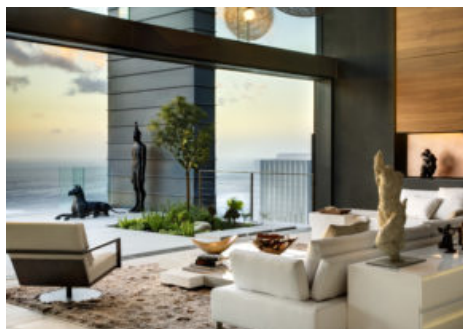

BESPOKE VILLA

VILLA CLIFTON VISTA

Atlantic Seaboard, Clifton

Undisrupted sea views, vast mountain scape backdrops and stunning sunset skies, combine to make this a truly dynamic open space, perfect for both extravagant functions and intimate family reunions alike. Cater for your guests in style with state of the art kitchen complete with sleek black marble finishings.

⑤ BATHROOMS - EN-SUITE BATHROOMS WITH DUAL BASINS AND HEATED TOWEL RAILS

CHECK IN: AFTER 2:00PM | **CHECK OUT:** BEFORE 10:00AM

HOME THEATER | WINE CELLAR | DINING AREA FOR 12 PEOPLE | SMART APPLE TV | WET BAR | FULLY EQUIPPED GYM | ELEVATOR ACCESS TO ALL FLOORS | CHEF'S KITCHEN | INDOOR FIREPLACE | APPLE TV & SOUND SYSTEM | UNLIMITED WIFI | AIR CONDITIONING IN BEDROOMS | GARAGE PARKING | PARKING | HEATING | SECURITY SYSTEM | TERRACE | ZEN-LIKE GARDEN WITH A TRICKLING WATERFALL | INFINITY EDGE POOL WITH 360 VIEWS | BBQ GRILL | SUN LOUNGERS | TERRACE | PARKING | GARAGE | VIEWS OF THE SEA
 HOUSEKEEPING DAILY HOUSEKEEPING

SUITABLE FOR CHILDREN

RATES INCLUDE DAILY HOUSEKEEPING | CHEF SERVICES | 1 X RETURN AIRPORT TRANSFER (MAX CAPACITY 12 PAX) | WELCOME CANAPES | WELCOME DRINKS | UNLIMITED WIFI

AMENITIES: STATE OF THE ART ALARM SYSTEM WITH CCTV SURVEILLANCE | ELECTRIC FENCING AND ARMED RESPONSE TEAM | FULLY AUTOMATED CURTAINS AND LIGHTING SYSTEMS | AIR CONDITIONING AND HEATING THROUGHOUT | HEATED TOWEL RACKS IN THE BATHROOMS | AUTOMATED SPRINKLER SYSTEM | FULL FACILITY STAFF DWELLING | ELEVATOR