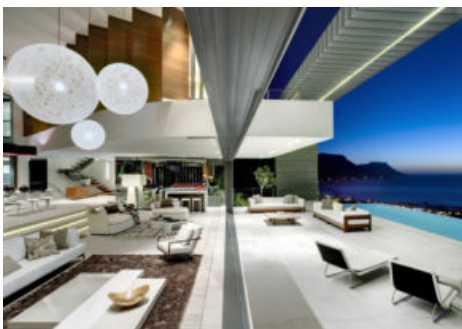

BESPOKE VILLA

VILLA CLIFTON VISTA

Atlantic Seaboard, Clifton

Undisrupted sea views, vast mountain scape backdrops and stunning sunset skies, combine to make this a truly dynamic open space, perfect for both extravagant functions and intimate family reunions alike. Cater for your guests in style with state of the art kitchen complete with sleek black marble finishings.

⑤ BATHROOMS - EN-SUITE BATHROOMS WITH DUAL BASINS AND HEATED TOWEL RAILS

CHECK IN: AFTER 2:00PM | **CHECK OUT:** BEFORE 10:00AM

HOME THEATER | WINE CELLAR | DINING AREA FOR 12 PEOPLE | SMART APPLE TV | WET BAR | FULLY EQUIPPED GYM | ELEVATOR ACCESS TO ALL FLOORS | CHEF'S KITCHEN | INDOOR FIREPLACE | APPLE TV & SOUND SYSTEM | UNLIMITED WIFI | AIR CONDITIONING IN BEDROOMS | GARAGE PARKING | PARKING | HEATING | SECURITY SYSTEM | TERRACE | ZEN-LIKE GARDEN WITH A TRICKLING WATERFALL | INFINITY EDGE POOL WITH 360 VIEWS | BBQ GRILL | SUN LOUNGERS | TERRACE | PARKING | GARAGE | VIEWS OF THE SEA
 HOUSEKEEPING DAILY HOUSEKEEPING

SUITABLE FOR CHILDREN

RATES INCLUDE DAILY HOUSEKEEPING | CHEF SERVICES | 1 X RETURN AIRPORT TRANSFER (MAX CAPACITY 12 PAX) | WELCOME CANAPES | WELCOME DRINKS | UNLIMITED WIFI

AMENITIES: STATE OF THE ART ALARM SYSTEM WITH CCTV SURVEILLANCE | ELECTRIC FENCING AND ARMED RESPONSE TEAM | FULLY AUTOMATED CURTAINS AND LIGHTING SYSTEMS | AIR CONDITIONING AND HEATING THROUGHOUT | HEATED TOWEL RACKS IN THE BATHROOMS | AUTOMATED SPRINKLER SYSTEM | FULL FACILITY STAFF DWELLING | ELEVATOR