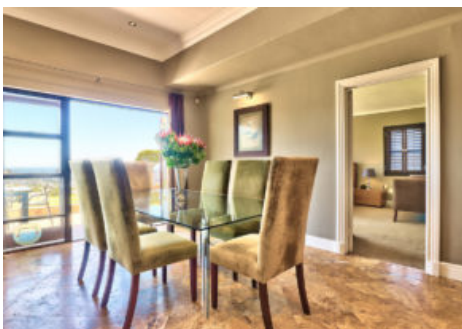

WWW.ICONVILLAS.TRAVEL
021 424 0905 | RES@ICONVILLAS.TRAVEL