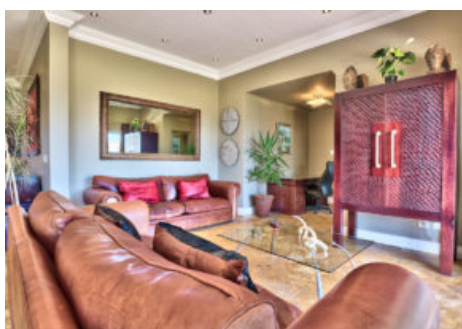

WWW.ICONVILLAS.TRAVEL
021 424 0905 | RES@ICONVILLAS.TRAVEL