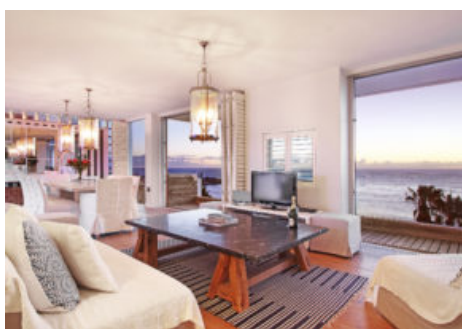

- ⑥ MAXIMUM ADULTS
- ⑥ MAXIMUM PEOPLE
- ③ BEDROOMS - MAIN - 1 X KING BED | 2ND BEDROOM 1 X KING BED (CAN BE CONVERTED INTO TWO SINGLE BEDS ON REQUEST) | 3RD BEDROOM - BUNK BEDS
- ② BATHROOMS - MAIN BEDROOM WITH ENSUITE BATHROOM WITH A LARGE SHOWER, 2ND AND 3RD BEDROOM SHARE A BATHROOM WITH BATH AND SHOWER

CHECK IN: AFTER 2:00PM | **CHECK OUT:** BEFORE 10:00AM

MAIN LOUNGE LEADS ONTO A BALCONY | TV | 8 SEATER DINING TABLE | SEA VIEWS FROM THE LOUNGE AND DINING ROOM | GUEST TOILET | AIR-CON | FULLY EQUIPPED KITCHEN | WASHING MACHINE | TUMBLE DRYER | SEA VIEWS FROM THE KITCHEN | PRIVATE ROOFTOP WITH SWIMMING POOL | 10 SEATER OUTDOOR DINING | 6 SUN LOUNGERS | BBQ | PARKING FOR 2 CARS IN AN UNDERGROUND GARAGE WITH REMOTE ACCESS | **HOUSEKEEPING** HOUSEKEEPING: 3 TIMES PER A WEEK (EXCL. WEEKENDS AND PUBLIC HOLIDAYS, CAN BE ARRANGED AT AN ADDITIONAL COST)

CHILD SAFETY ISSUES BALCONY

RATES INCLUDE HOUSEKEEPING: 3 TIMES PER A WEEK | TELEPHONE | TV & DSTV | WIFI | 24 HOUR MONITORED ALARM | POOL SERVICE | AIR CONDITIONING | UNINTERRUPTED SEA VIEWS | PRIVATE ROOFTOP WITH SWIMMING POOL ELEVATOR | PRIME LOCATION

AMENITIES: SEA VIEW | MOUNTAIN VIEW | POOL | TV | MNET | DSTV | AIR CONDITIONING | BARBECUE | SECURITY | ENTRANCE AREA | DISH WASHER | WASHING MACHINE | TUMBLE DRIER | MAID | PARKING | INTERNET | WALK TO BEACH | ROMANTIC | STATELY HOME |

[VIEW IMAGES](#)

[VIEW WEBSITE](#)