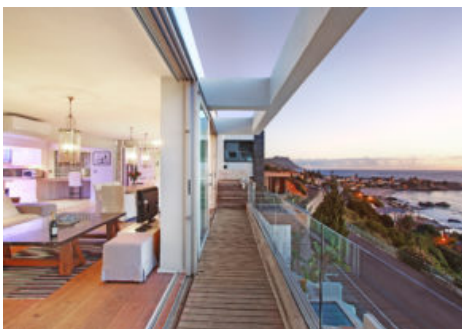

- ⑥ MAXIMUM ADULTS
- ⑥ MAXIMUM PEOPLE
- ③ BEDROOMS - MAIN - 1 X KING BED | 2ND BEDROOM 1 X KING BED (CAN BE CONVERTED INTO TWO SINGLE BEDS ON REQUEST) | 3RD BEDROOM - BUNK BEDS
- ② BATHROOMS - MAIN BEDROOM WITH ENSUITE BATHROOM WITH A LARGE SHOWER, 2ND AND 3RD BEDROOM SHARE A BATHROOM WITH BATH AND SHOWER

CHECK IN: AFTER 2:00PM | **CHECK OUT:** BEFORE 10:00AM

MAIN LOUNGE LEADS ONTO A BALCONY | TV | 8 SEATER DINING TABLE | SEA VIEWS FROM THE LOUNGE AND DINING ROOM | GUEST TOILET | AIR-CON | FULLY EQUIPPED KITCHEN | WASHING MACHINE | TUMBLE DRYER | SEA VIEWS FROM THE KITCHEN | PRIVATE ROOFTOP WITH SWIMMING POOL | 10 SEATER OUTDOOR DINING | 6 SUN LOUNGERS | BBQ | PARKING FOR 2 CARS IN AN UNDERGROUND GARAGE WITH REMOTE ACCESS | **HOUSEKEEPING** HOUSEKEEPING: 3 TIMES PER A WEEK (EXCL. WEEKENDS AND PUBLIC HOLIDAYS, CAN BE ARRANGED AT AN ADDITIONAL COST)

CHILD SAFETY ISSUES BALCONY

RATES INCLUDE HOUSEKEEPING: 3 TIMES PER A WEEK | TELEPHONE | TV & DSTV | WIFI | 24 HOUR MONITORED ALARM | POOL SERVICE | AIR CONDITIONING | UNINTERRUPTED SEA VIEWS | PRIVATE ROOFTOP WITH SWIMMING POOL ELEVATOR | PRIME LOCATION

AMENITIES: SEA VIEW | MOUNTAIN VIEW | POOL | TV | MNET | DSTV | AIR CONDITIONING | BARBECUE | SECURITY | ENTRANCE AREA | DISH WASHER | WASHING MACHINE | TUMBLE DRIER | MAID | PARKING | INTERNET | WALK TO BEACH | ROMANTIC | STATELY HOME |

[VIEW IMAGES](#)

[VIEW WEBSITE](#)