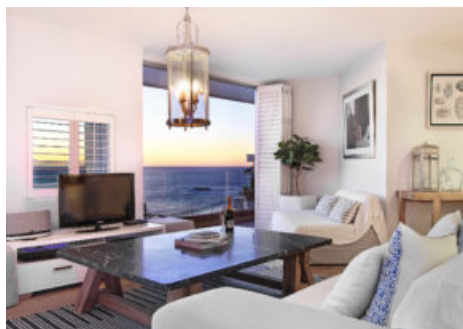

- ⑥ MAXIMUM ADULTS
- ⑥ MAXIMUM PEOPLE
- ③ BEDROOMS - MAIN - 1 X KING BED | 2ND BEDROOM 1 X KING BED (CAN BE CONVERTED INTO TWO SINGLE BEDS ON REQUEST) | 3RD BEDROOM - BUNK BEDS
- ② BATHROOMS - MAIN BEDROOM WITH ENSUITE BATHROOM WITH A LARGE SHOWER, 2ND AND 3RD BEDROOM SHARE A BATHROOM WITH BATH AND SHOWER

CHECK IN: AFTER 2:00PM | **CHECK OUT:** BEFORE 10:00AM

MAIN LOUNGE LEADS ONTO A BALCONY | TV | 8 SEATER DINING TABLE | SEA VIEWS FROM THE LOUNGE AND DINING ROOM | GUEST TOILET | AIR-CON | FULLY EQUIPPED KITCHEN | WASHING MACHINE | TUMBLE DRYER | SEA VIEWS FROM THE KITCHEN | PRIVATE ROOFTOP WITH SWIMMING POOL | 10 SEATER OUTDOOR DINING | 6 SUN LOUNGERS | BBQ | PARKING FOR 2 CARS IN AN UNDERGROUND GARAGE WITH REMOTE ACCESS | **HOUSEKEEPING** HOUSEKEEPING: 3 TIMES PER A WEEK (EXCL. WEEKENDS AND PUBLIC HOLIDAYS, CAN BE ARRANGED AT AN ADDITIONAL COST)

CHILD SAFETY ISSUES BALCONY

RATES INCLUDE HOUSEKEEPING: 3 TIMES PER A WEEK | TELEPHONE | TV & DSTV | WIFI | 24 HOUR MONITORED ALARM | POOL SERVICE | AIR CONDITIONING | UNINTERRUPTED SEA VIEWS | PRIVATE ROOFTOP WITH SWIMMING POOL ELEVATOR | PRIME LOCATION

AMENITIES: SEA VIEW | MOUNTAIN VIEW | POOL | TV | MNET | DSTV | AIR CONDITIONING | BARBECUE | SECURITY | ENTRANCE AREA | DISH WASHER | WASHING MACHINE | TUMBLE DRIER | MAID | PARKING | INTERNET | WALK TO BEACH | ROMANTIC | STATELY HOME |

[VIEW IMAGES](#)

[VIEW WEBSITE](#)