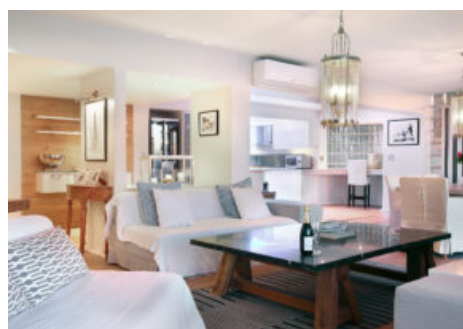

- ⑥ MAXIMUM ADULTS
- ⑥ MAXIMUM PEOPLE
- ③ BEDROOMS - MAIN - 1 X KING BED | 2ND BEDROOM 1 X KING BED (CAN BE CONVERTED INTO TWO SINGLE BEDS ON REQUEST) | 3RD BEDROOM - BUNK BEDS
- ② BATHROOMS - MAIN BEDROOM WITH ENSUITE BATHROOM WITH A LARGE SHOWER, 2ND AND 3RD BEDROOM SHARE A BATHROOM WITH BATH AND SHOWER

CHECK IN: AFTER 2:00PM | **CHECK OUT:** BEFORE 10:00AM

MAIN LOUNGE LEADS ONTO A BALCONY | TV | 8 SEATER DINING TABLE | SEA VIEWS FROM THE LOUNGE AND DINING ROOM | GUEST TOILET | AIR-CON | FULLY EQUIPPED KITCHEN | WASHING MACHINE | TUMBLE DRYER | SEA VIEWS FROM THE KITCHEN | PRIVATE ROOFTOP WITH SWIMMING POOL | 10 SEATER OUTDOOR DINING | 6 SUN LOUNGERS | BBQ | PARKING FOR 2 CARS IN AN UNDERGROUND GARAGE WITH REMOTE ACCESS | **HOUSEKEEPING** HOUSEKEEPING: 3 TIMES PER A WEEK (EXCL. WEEKENDS AND PUBLIC HOLIDAYS, CAN BE ARRANGED AT AN ADDITIONAL COST)

CHILD SAFETY ISSUES BALCONY

RATES INCLUDE HOUSEKEEPING: 3 TIMES PER A WEEK | TELEPHONE | TV & DSTV | WIFI | 24 HOUR MONITORED ALARM | POOL SERVICE | AIR CONDITIONING | UNINTERRUPTED SEA VIEWS | PRIVATE ROOFTOP WITH SWIMMING POOL ELEVATOR | PRIME LOCATION

AMENITIES: SEA VIEW | MOUNTAIN VIEW | POOL | TV | MNET | DSTV | AIR CONDITIONING | BARBECUE | SECURITY | ENTRANCE AREA | DISH WASHER | WASHING MACHINE | TUMBLE DRIER | MAID | PARKING | INTERNET | WALK TO BEACH | ROMANTIC | STATELY HOME |

[VIEW IMAGES](#)

[VIEW WEBSITE](#)